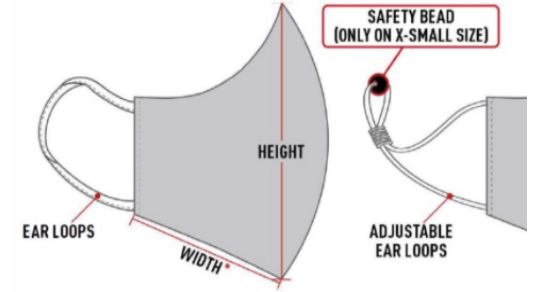

TWO PIECE MASK

SIZING	WIDTH* (EAR TO EAR)	HEIGHT (NOSE TO CHIN)	EAR LOOPS (TOTAL LENGTH)	ADJUSTABLE EAR LOOPS (TOTAL LENGTH)
X-SMALL (XS)	6 1/4"	4 1/2"	5 1/2"	9"
SMALL (S)	7 1/4"	5 1/8"	5 1/2"	9"
LARGE (L)	7 7/8"	5 7/8"	6 5/8"	9"
X-LARGE (XL)	8 1/2"	6 1/2"	6 5/8"	9"
TOLERANCES	+/- 3/8"	+/- 1/2"	+/- 3/8"	

* Mask width is distance on diagram multiplied by 2

\$15 plus tax
logo vinyl press
black only

SIZE	QUANTITY	TOTAL PRICE AT \$15.00 PLUS TAX EACH

Name:
Telephone #:

Grand Total: